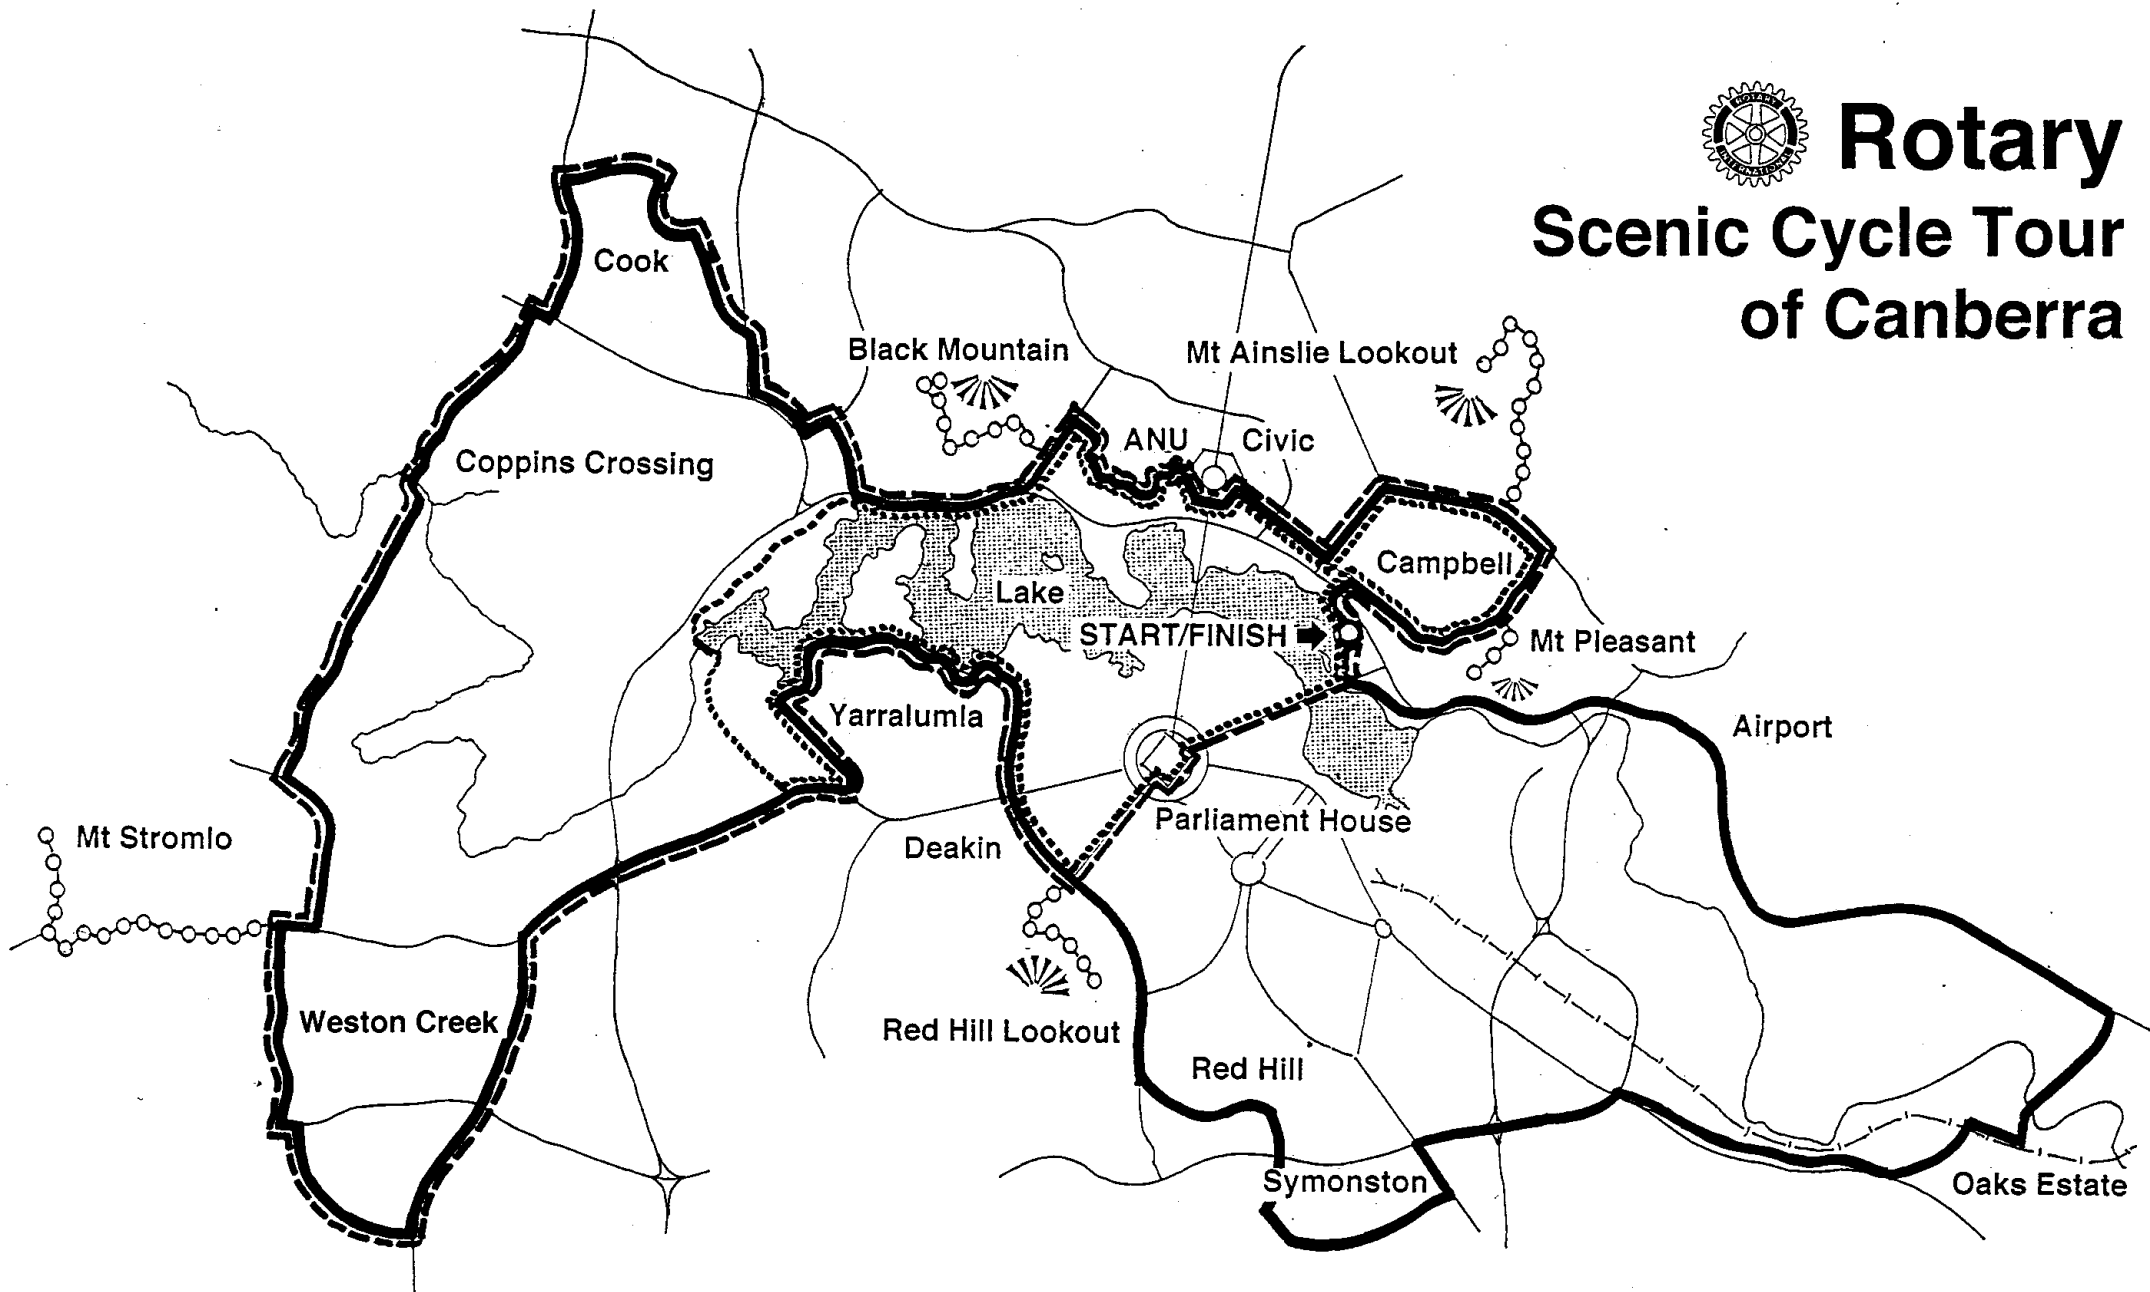

Rotary Scenic Cycle Tour of Canberra

- Circumnavigate the Lake - - - - - 30 - 48 km
- Lake and Rural Tour - - - - - 50 - 74 km
- Canberra Hills and Views - - - - - 77 - 100 km
- Hill Climbs ○○○○