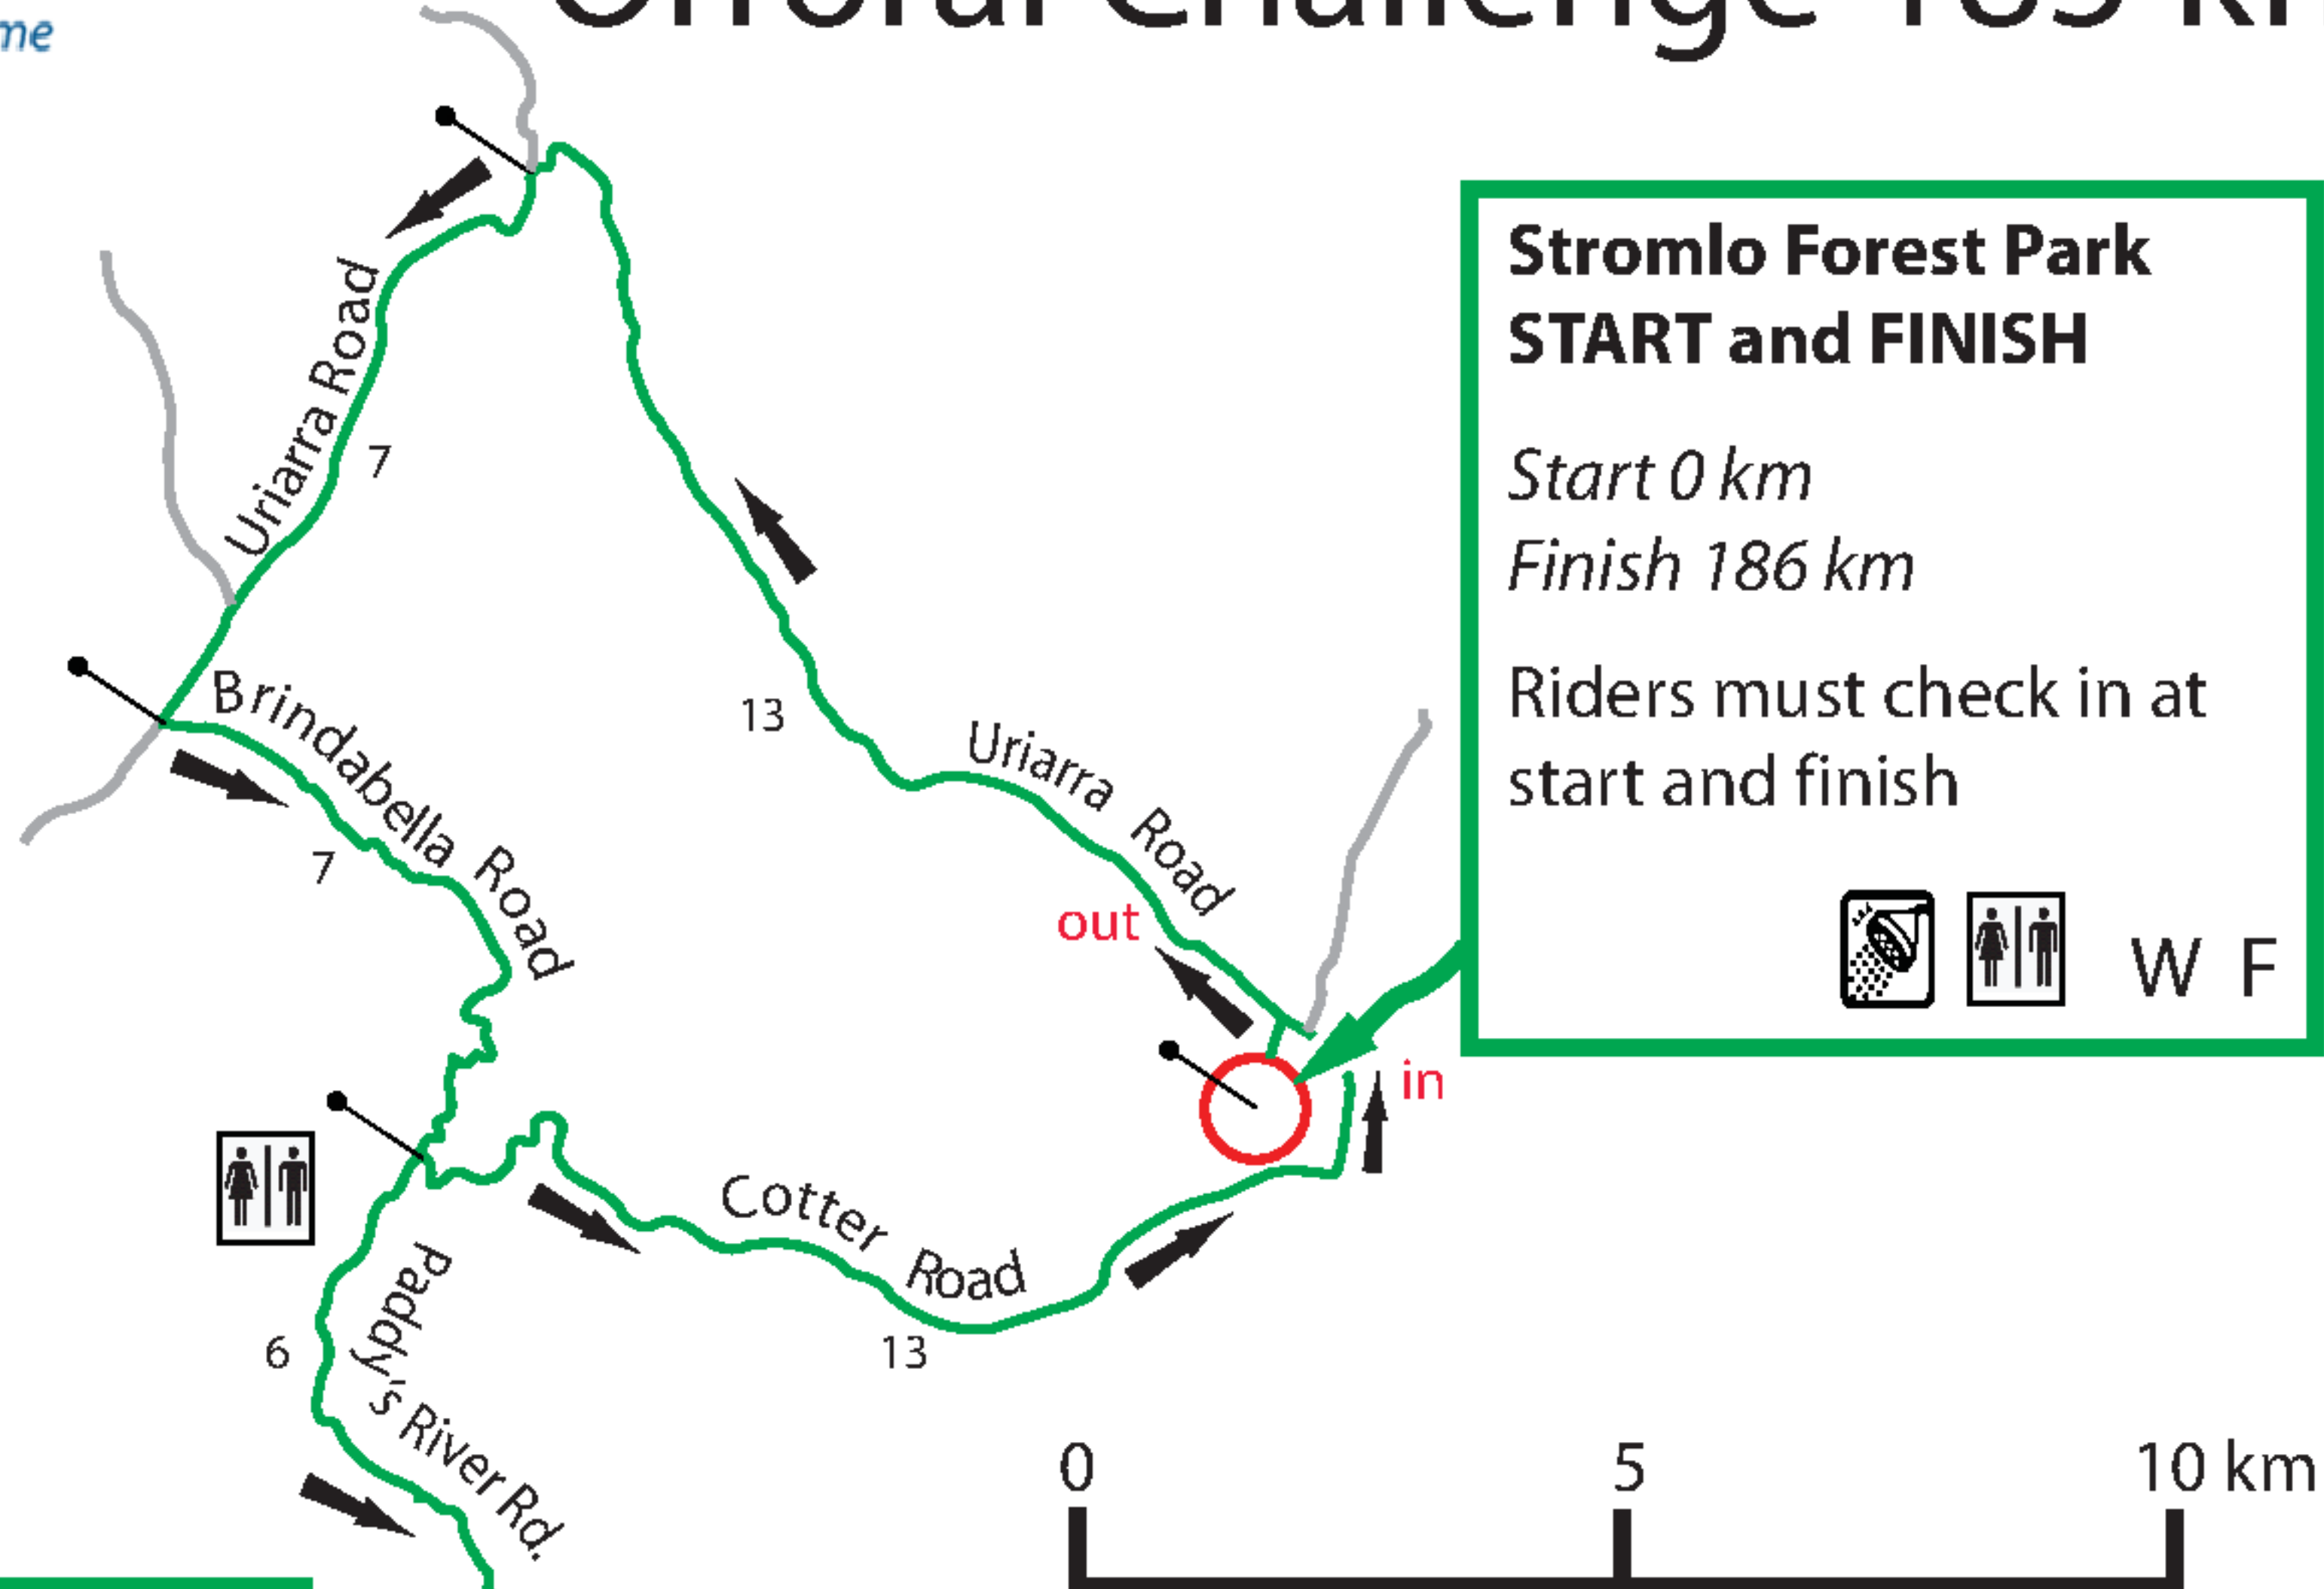

Orroral Challenge 185 km

**Stromlo Forest Park
START and FINISH**

Start 0 km
Finish 186 km

Riders must check in at start and finish

W F

Gravel Pit

Out 33 km
Back 166 km

Riders do not need to check in

W S

Legend	
toilet	
shower	
water	W
snacks	S
food	F
check-point (must check in)	
turn-around	
food/water	
(no check-in required)	
distance between points	

Tharwa Village

Out 60 km
Back 139 km

Riders do not need to check in
Lunch provided

W S

**Rendezvous Creek
Check in**

91 km

Turn-around point

W S

**Orroral
Check in**

110 km

Second turn-around point