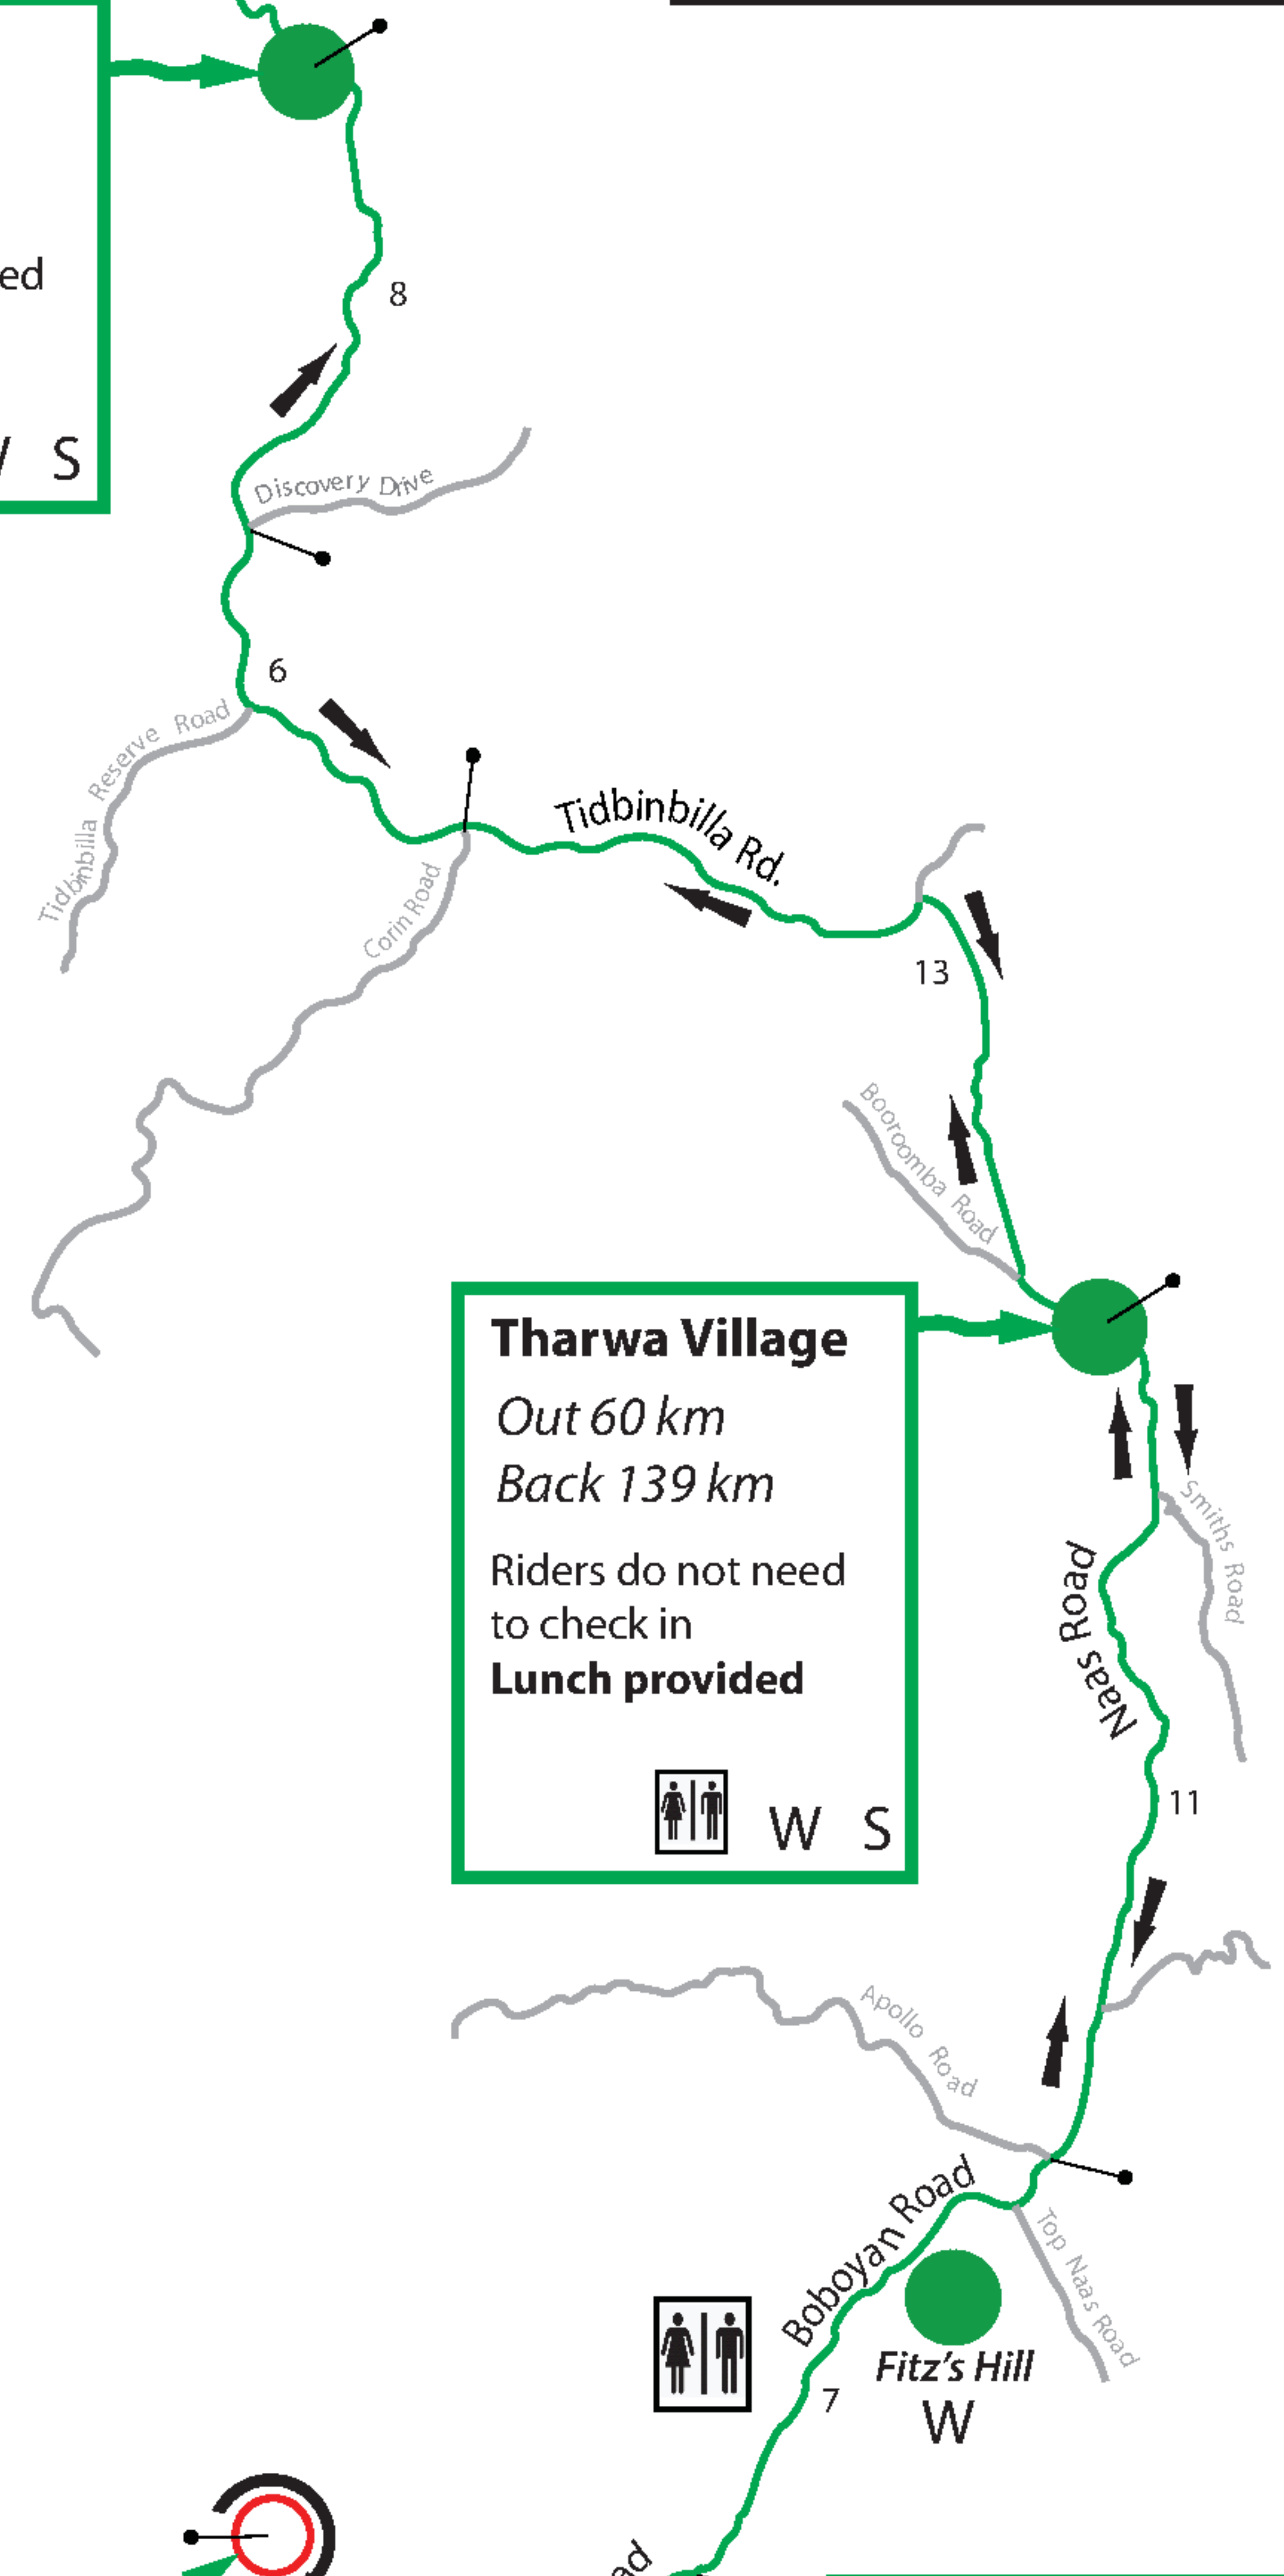

Orroral Challenge 185 km

**Stromlo Forest Park
START and FINISH**

Start 0 km
Finish 186 km

Riders must check in at start and finish

W F

Gravel Pit

Out 33 km
Back 166 km

Riders do not need to check in

W S

Legend	
toilet	
shower	
water	W
snacks	S
food	F
check-point (must check in)	
turn-around	
food/water	
(no check-in required)	
distance between points	

Tharwa Village

Out 60 km
Back 139 km

Riders do not need to check in
Lunch provided

W S

**Rendezvous Creek
Check in**

91 km

Turn-around point

W S

**Orroral
Check in**

110 km

Second turn-around point