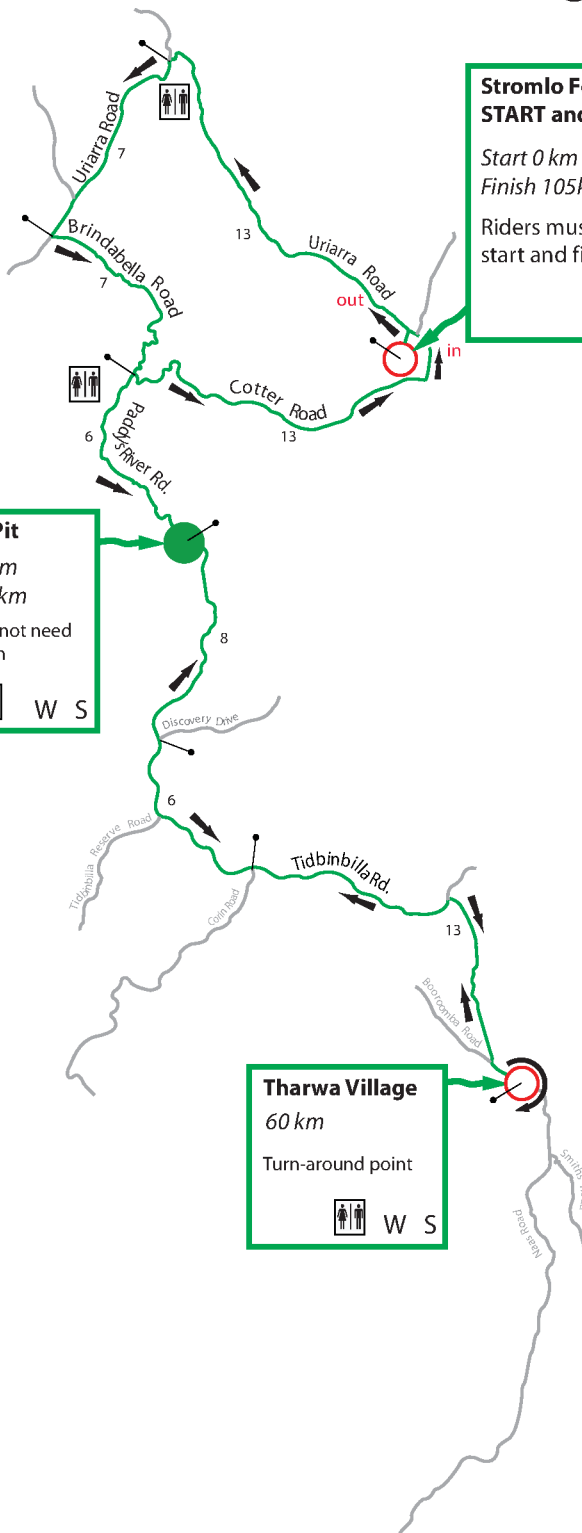

Tharwa Challenge 105 km

Stromlo Forest Park
START and FINISH

Start 0 km
Finish 105km

Riders must check in at start and finish

W F

Gravel Pit

Out 33 km
Back 87 km

Riders do not need to check in

W S

Tharwa Village

60 km

Turn-around point

W S

Legend

toilet

shower

water W

snacks S

food F

check-point (must check in)

turn-around

food/water (no check-in required)

distance between points