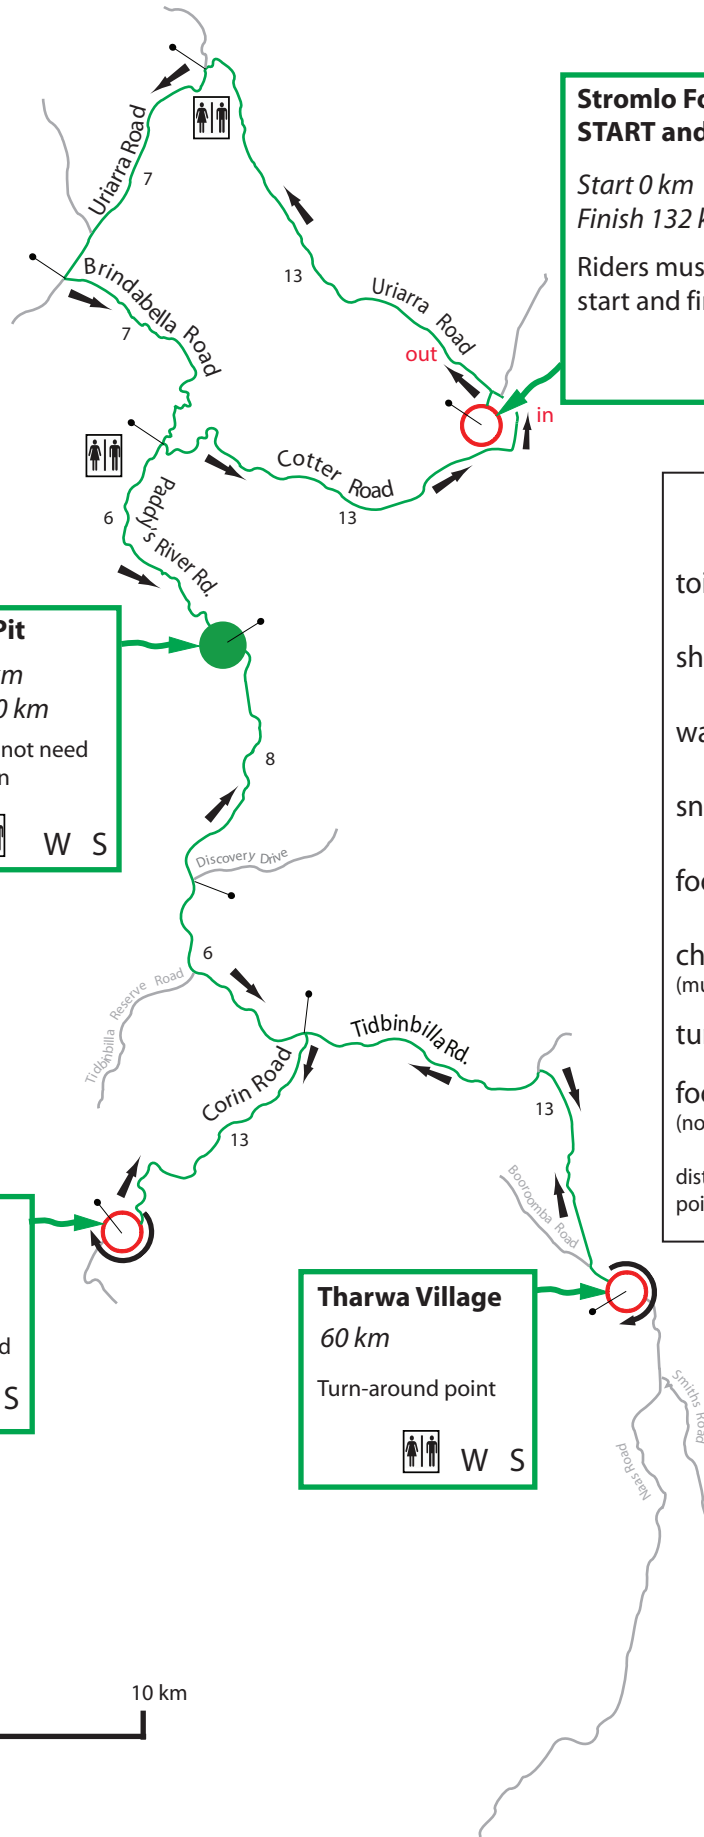

Corin Challenge 130 km

Stromlo Forest Park
START and FINISH

Start 0 km
Finish 132 km

Riders must check in at start and finish

W F

Gravel Pit

Out 33 km
Back 110 km

Riders do not need to check in

W S

Corin Forest Check in

86 km

Second turn-around point

W S

Tharwa Village

60 km

Turn-around point

W S

Legend

- toilet
- shower
- water W
- snacks S
- food F
- check-point (must check in)
- turn-around
- food/water (no check-in required)
- distance between points 9